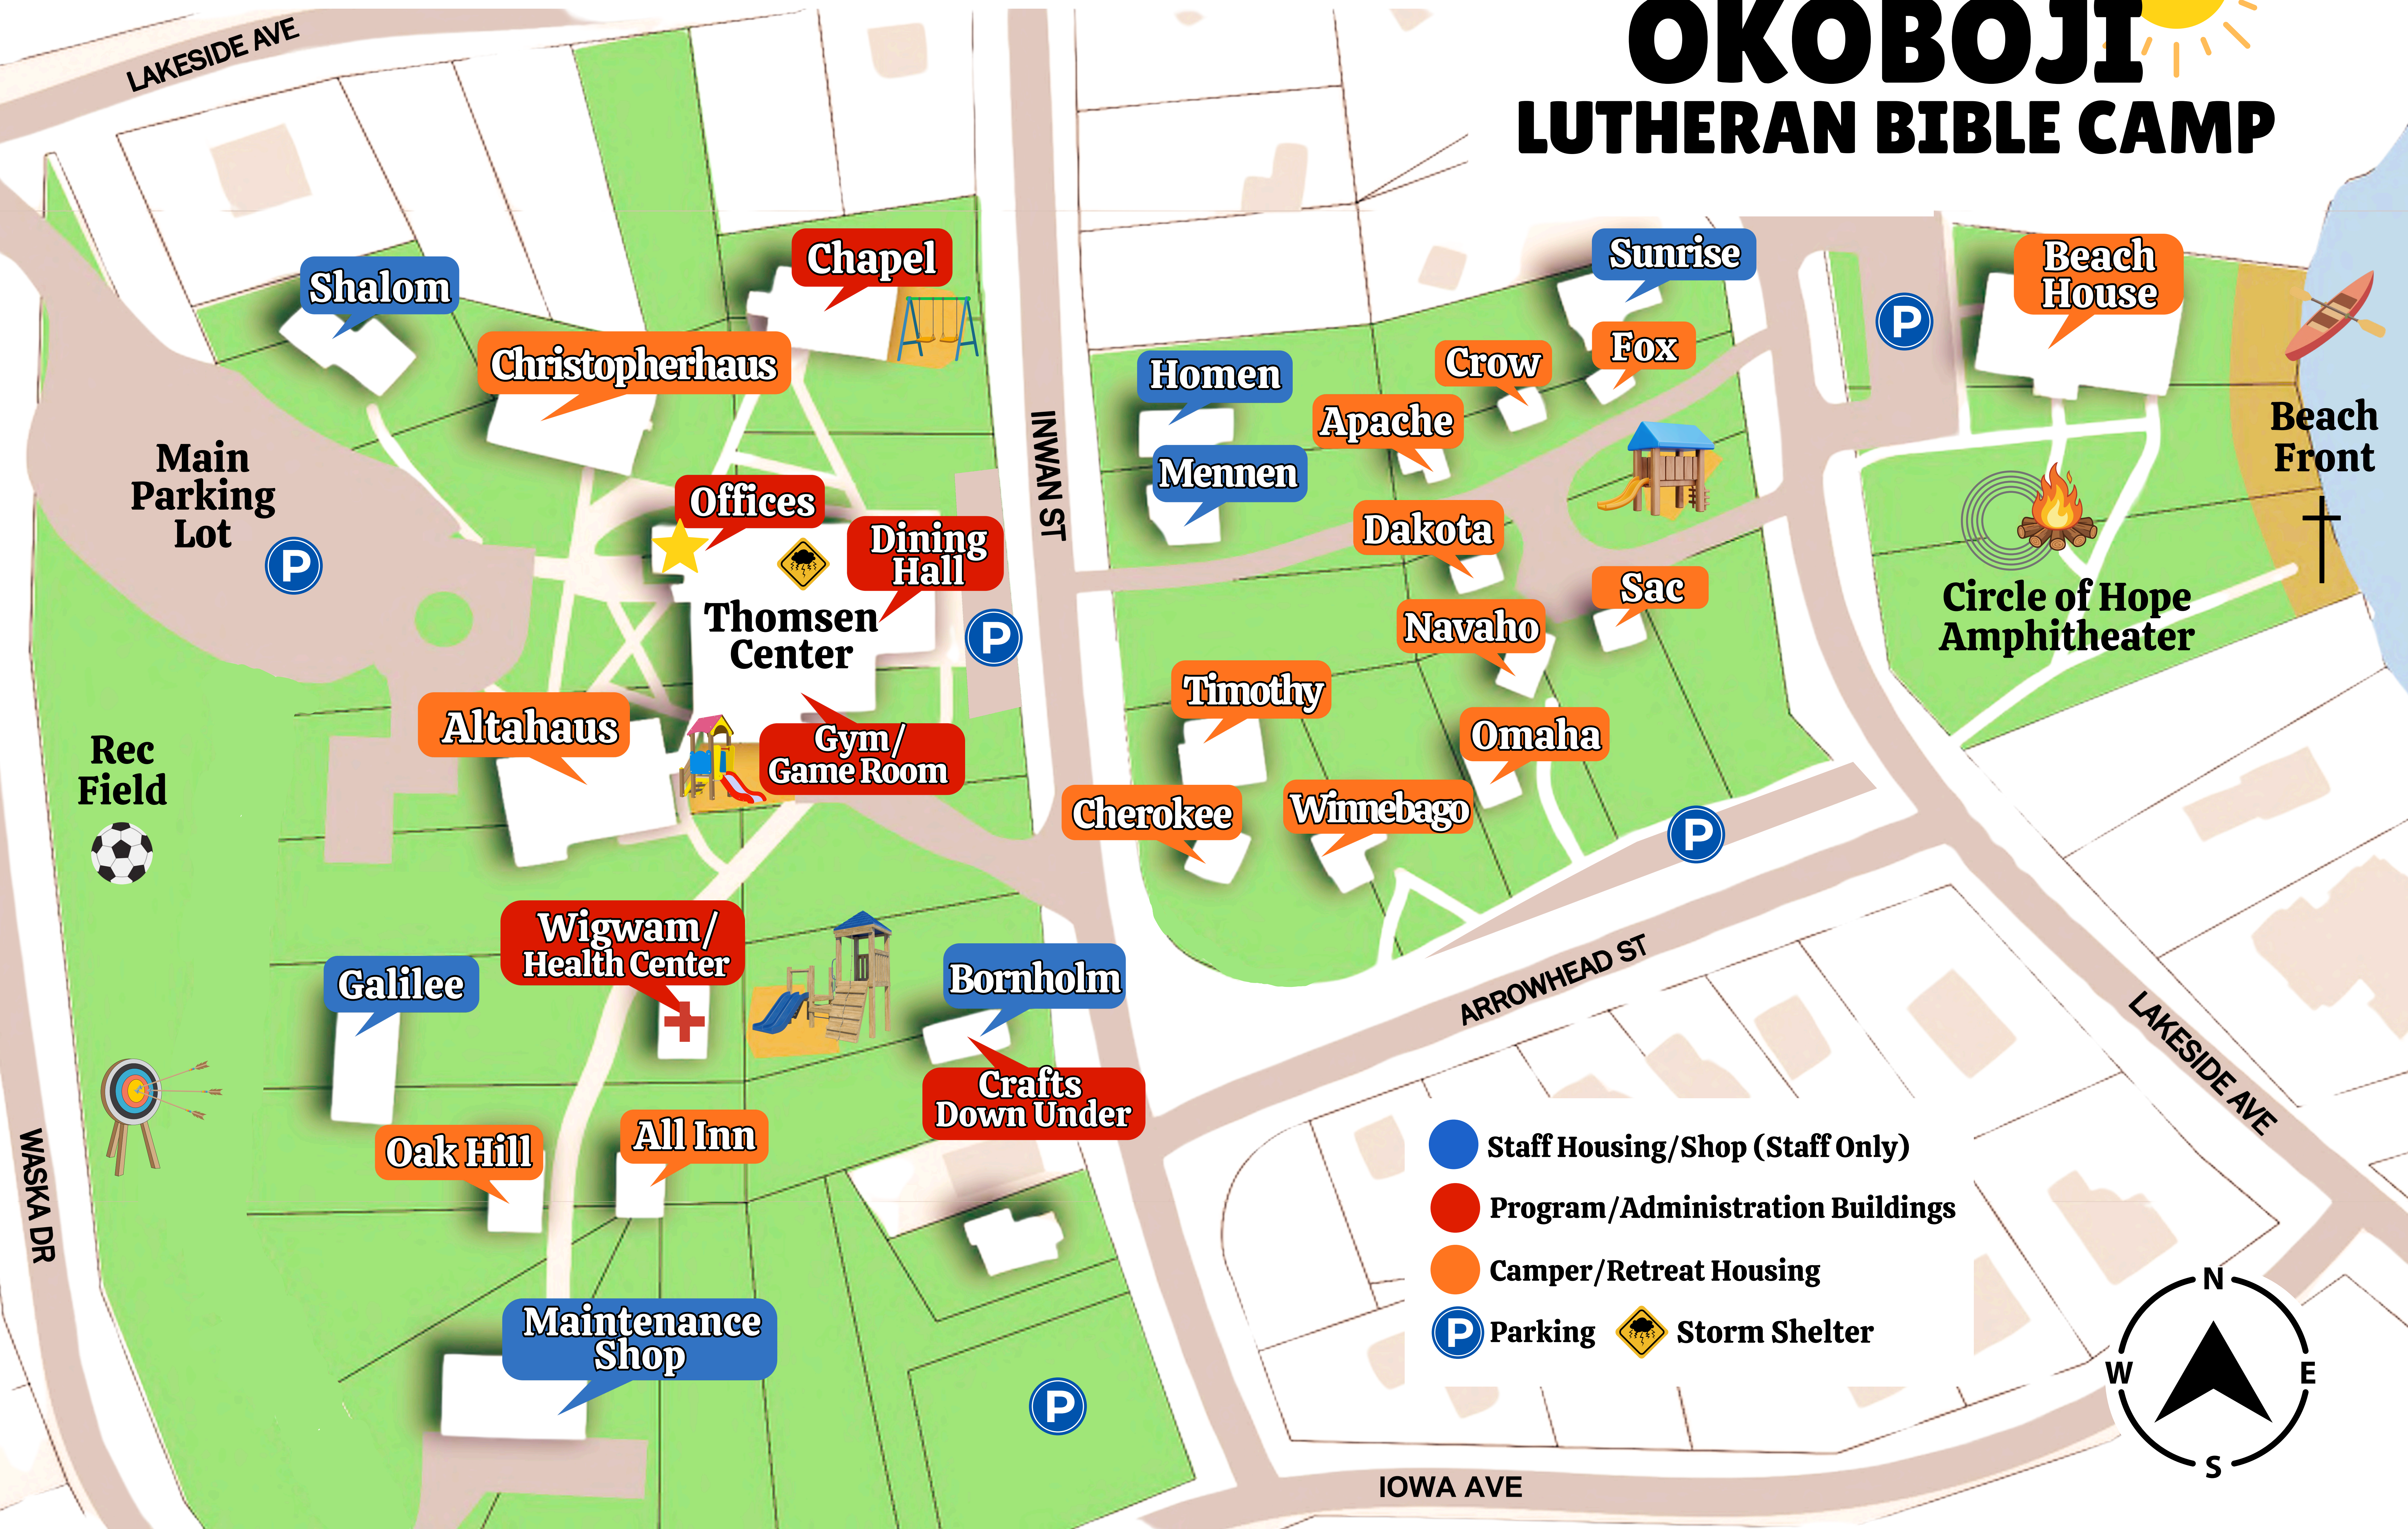

Welcome to  **OKOBOJI**  
LUTHERAN BIBLE CAMP

-  Staff Housing/Shop (Staff Only)
-  Program/Administration Buildings
-  Camper/Retreat Housing
-  Parking
-  Storm Shelter

Shalom

Chapel

Sunrise

Beach House

Main Parking Lot

Apache

Dakota

Sac

Thomsen Center

Altahaus

Gym/ Game Room

Timothy

Navaho

Circle of Hope Amphitheater

Rec Field

Cherokee

Winnebago

Omaha

Wigwam/ Health Center

Bornholm

Galilee

LAKESIDE AVE